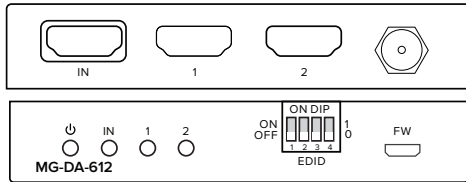

SPECIFICATIONS

	MG-DA-612	MG-DA-614	MG-DA-618
Video Input			
Input	(1) HDMI		
Input Connector	(1) Type-A female HDMI		
HDMI Input Resolution	Up to 4Kx2K@60Hz 4:4:4 8bit		
HDMI Standard	2.0a		
HDCP Version	2.2, 1.4 compliant		
CEC	Supported		
Video Output			
Output	(2) HDMI	(4) HDMI	(8) HDMI
Output Connector	Type-A female HDMI		
HDMI Output Resolution	Up to 4Kx2K@60Hz 4:4:4 8bit		
HDMI	2.0		
HDCP	2.2, 1.4 compliant		
CEC	Supported		
Control			
Control Part	(1) EDID 4-pin DIP switch, (1) Micro-USB port		

	MG-DA-612	MG-DA-614	MG-DA-618
General			
Bandwidth	18Gbps		
Input Connector	4K@60Hz 4:4:4 ≤ 5m, 4K@60Hz 4:2:0 ≤ 15m, 1080P ≤ 20m		
Operation Temperature	-10°C — +55°C		
Storage Temperature	-25°C — +70°C		
Relative Humidity	10%-90%		
Power Supply	Input:100V~240V AC, Output: 5V DC 1A	Input:100V~240V AC, Output: 12v DC 1A	
Power Consumption	1.5W (Max)	2.5W (Max)	7W (Max)
Replacement Power Supply	PS-05-10-LK		PS-12-10-LK
Dimension (W*H*D)	96.0mm x 17.6mm x 70.4mm	142.0mm x 17.6mm x 70.4mm	260mm x 20mm x 70mm
Net Weight	185g	260g	500g
Regulatory Compliance	FCC,CE,RoHS		
5 Year Warranty	Included		

MG-DA-612