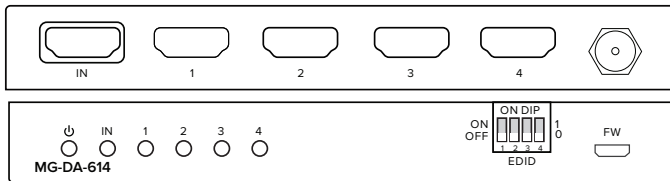

SPECIFICATIONS

	MG-DA-612	MG-DA-614	MG-DA-618
Video Input			
Input	(1) HDMI		
Input Connector	(1) Type-A female HDMI		
HDMI Input Resolution	Up to 4Kx2K@60Hz 4:4:4 8bit		
HDMI Standard	2.0a		
HDCP Version	2.2, 1.4 compliant		
CEC	Supported		
Video Output			
Output	(2) HDMI	(4) HDMI	(8) HDMI
Output Connector	Type-A female HDMI		
HDMI Output Resolution	Up to 4Kx2K@60Hz 4:4:4 8bit		
HDMI	2.0		
HDCP	2.2, 1.4 compliant		
CEC	Supported		
Control			
Control Part	(1) EDID 4-pin DIP switch, (1) Micro-USB port		

	MG-DA-612	MG-DA-614	MG-DA-618
General			
Bandwidth	18Gbps		
Input Connector	4K@60Hz 4:4:4 ≤ 5m, 4K@60Hz 4:2:0 ≤ 15m, 1080P ≤ 20m		
Operation Temperature	-10°C — +55°C		
Storage Temperature	-25°C — +70°C		
Relative Humidity	10%-90%		
Power Supply	Input:100V~240V AC, Output: 5V DC 1A	Input:100V~240V AC, Output: 12v DC 1A	
Power Consumption	1.5W (Max)	2.5W (Max)	7W (Max)
Replacement Power Supply	PS-05-10-LK		PS-12-10-LK
Dimension (W*H*D)	96.0mm x 17.6mm x 70.4mm	142.0mm x 17.6mm x 70.4mm	260mm x 20mm x 70mm
Net Weight	185g	260g	500g
Regulatory Compliance	FCC,CE,RoHS		
5 Year Warranty	Included		

MG-DA-614

Application example