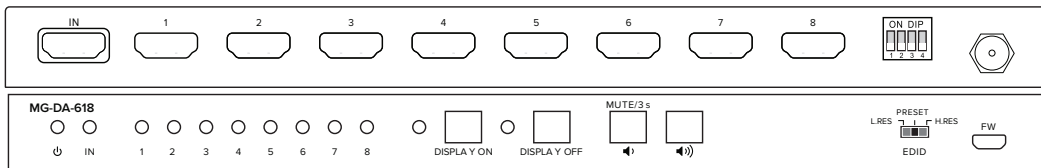

SPECIFICATIONS

	MG-DA-612	MG-DA-614	MG-DA-618
Video Input			
Input	(1) HDMI		
Input Connector	(1) Type-A female HDMI		
HDMI Input Resolution	Up to 4Kx2K@60Hz 4:4:4 8bit		
HDMI Standard	2.0a		
HDCP Version	2.2, 1.4 compliant		
CEC	Supported		
Video Output			
Output	(2) HDMI	(4) HDMI	(8) HDMI
Output Connector	Type-A female HDMI		
HDMI Output Resolution	Up to 4Kx2K@60Hz 4:4:4 8bit		
HDMI	2.0		
HDCP	2.2, 1.4 compliant		
CEC	Supported		
Control			
Control Part	(1) EDID 4-pin DIP switch, (1) Micro-USB port		

	MG-DA-612	MG-DA-614	MG-DA-618
General			
Bandwidth	18Gbps		
Input Connector	4K@60Hz 4:4:4 ≤ 5m, 4K@60Hz 4:2:0 ≤ 15m, 1080P ≤ 20m		
Operation Temperature	-10°C — +55°C		
Storage Temperature	-25°C — +70°C		
Relative Humidity	10%-90%		
Power Supply	Input:100V~240V AC, Output: 5V DC 1A	Input:100V~240V AC, Output: 12v DC 1A	
Power Consumption	1.5W (Max)	2.5W (Max)	7W (Max)
Replacement Power Supply	PS-05-10-LK		PS-12-10-LK
Dimension (W*H*D)	96.0mm x 17.6mm x 70.4mm	142.0mm x 17.6mm x 70.4mm	260mm x 20mm x 70mm
Net Weight	185g	260g	500g
Regulatory Compliance	FCC,CE,RoHS		
5 Year Warranty	Included		

MG-DA-618

Application example