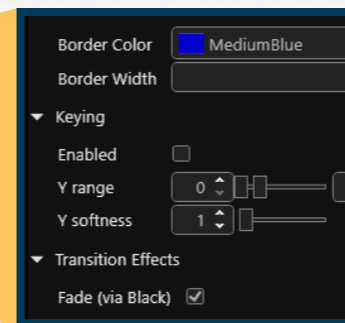

Keying

Use luma keying to overlay sources with full control over the key value and softness.