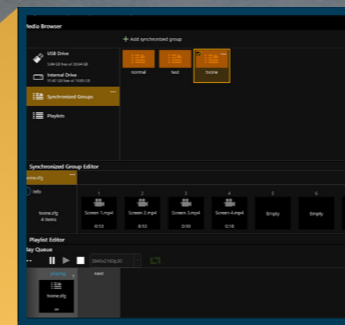

Video Sync

Play up to 8 clips in perfect synchronization for expansive video experiences.