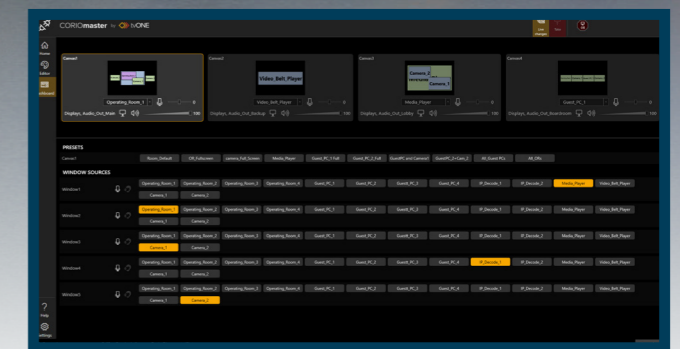

Dashboard

View all of your presets and sources across all four canvasses for simple and effective control.