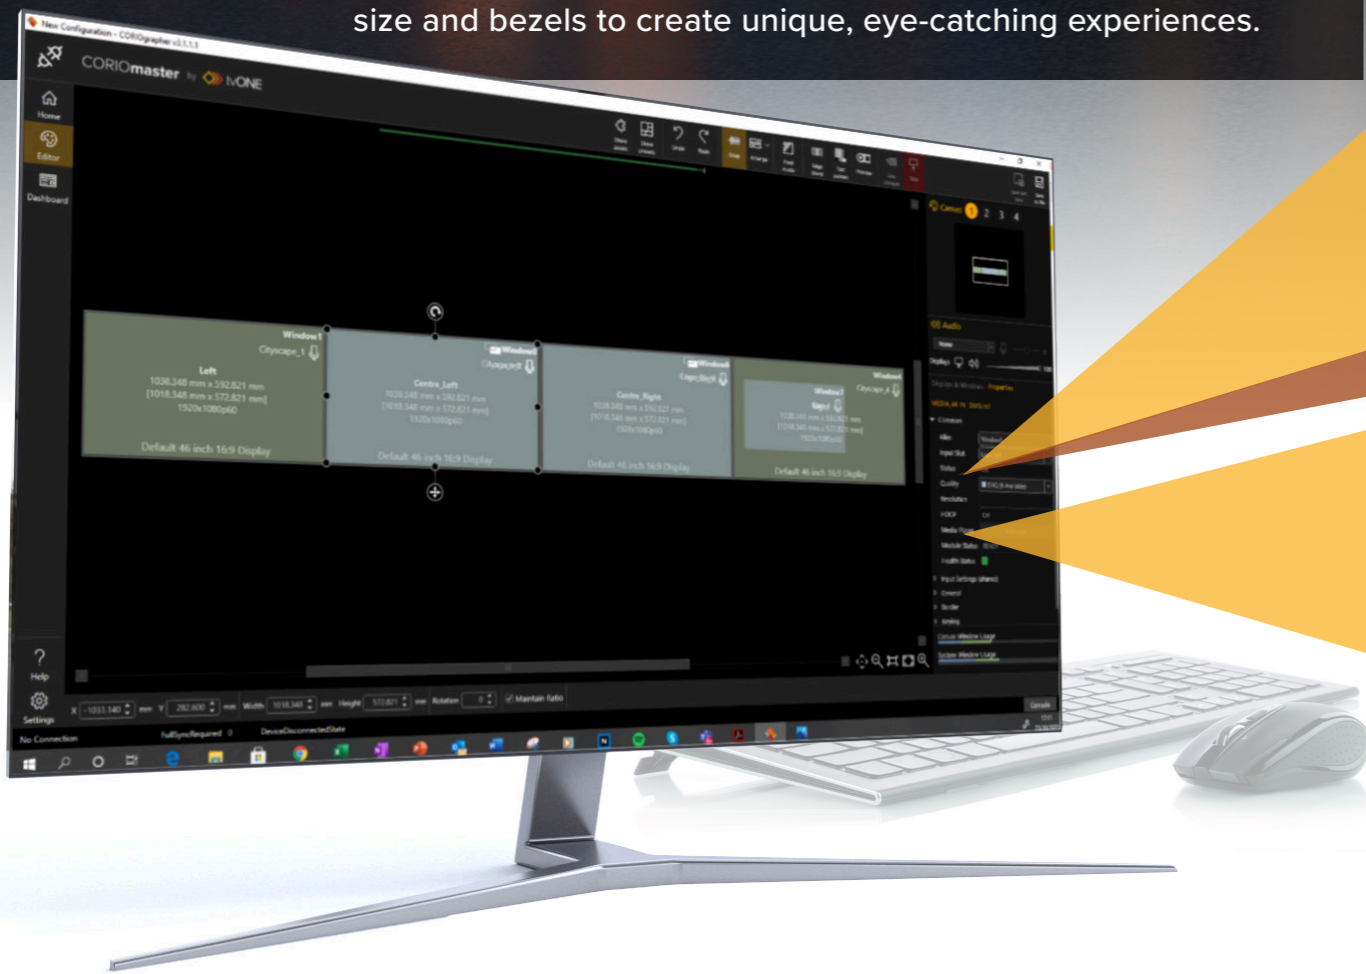

“The video wall in the entrance area is our showcase for what is happening in the University. CORIOmaster has given us unique flexibility – we can use each screen as an individual display, or combine all four into one massive, and hugely impressive, 16K resolution show screen.”

# CORIOgrapher

Let your creativity go wild! Rotate sources and displays with complete 360° rotation, mix and match display types, create overlaps or edge-blends and automatically correct for display size and bezels to create unique, eye-catching experiences.