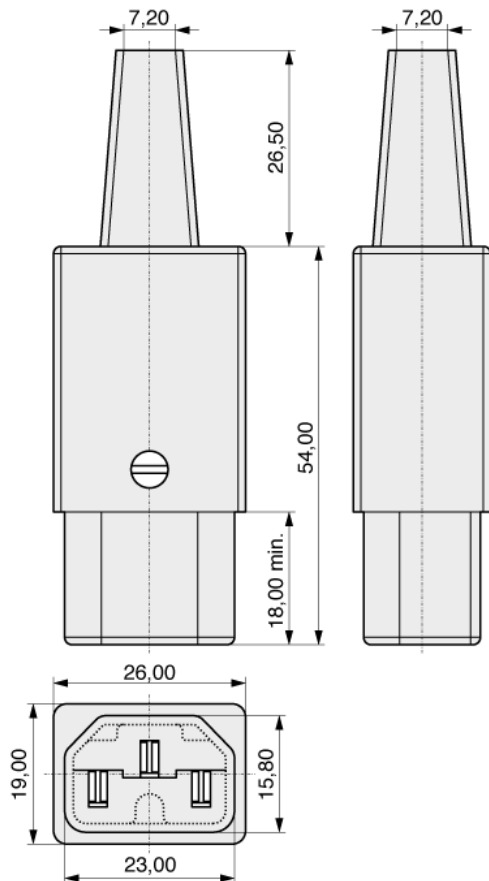

Inlet / Outlet Configuration	Outlet Q - Standard C15 (120°)
	C15 
Mounting	Rewirable cable connector
No of fuses	0
Voltage selector	Without
Switch	None
Rated current	10,0 A (15,0 A acc. UL)
Rated voltage	250 V _{RMS}
Approvals	

Rewirable socket connectors, 3 choices for the cable outlet.

Cable entry centric

Configuration/Standard sheet number please see technical data

Order code: 43R012311

MPE Garry GmbH
Schäfflerstraße 13
87629 Füssen/Germany