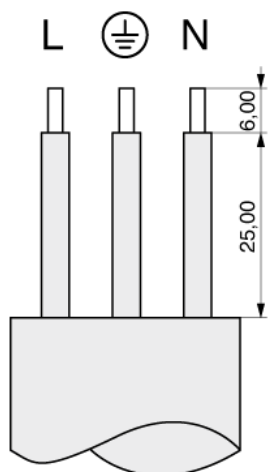

Inlet / Outlet Configuration	Outlet Q - Standard C15 (120°)
	C15 
Mounting	Rewirable cable connector
No of fuses	0
Voltage selector	Without
Switch	None
Rated current	10,0 A (15,0 A acc. UL)
Rated voltage	250 V _{RMS}
Approvals	

Rewirable socket connectors, 3 choices for the cable outlet.

Cable entry centric

Configuration/Standard sheet number please see technical data

Order code: 43R012311

MPE Garry GmbH
Schäfflerstraße 13
87629 Füssen/Germany