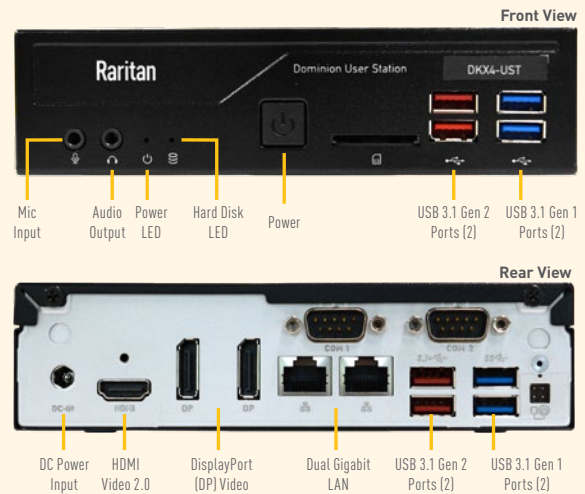

KX User Station Ports and Connections

Dominion KX III User Station (DKX3-UST)

Dominion KX IV User Station (DKX4-UST)

HOW THE DOMINION KX USER STATIONS WORK:

Specifications		
Part Number	DKX3-UST	DKX4-UST
Description	High performance User Station for KX3, 1080p resolution, multiple IP sessions and up to 2 monitors.	Ultra high performance user station provides access for KX3 & KX4, 4K resolution, larger numbers of IP sessions and up to 3 monitors. 3X higher performance than DKX3-UST.
Hardware	Intel Celeron CPU, 4GB RAM, 64GB Solid State Disk	Intel Core i5-8400, 4GB RAM, 128GB Solid State Disk
Video	Single or Dual Display, One HDMI, Two DisplayPort. Up to 4K desktop.	HDMI 2.0 x 1+ DisplayPort x 2, Triple video outputs. 4K playback
Network	Dual Gigabit Ethernet Ports, IPv4, IPv6, DHCP or static address	Dual Gigabit Ethernet Ports, IPv4, IPv6, DHCP or static address
Power	Input: 100-240V AC, Output: 19V 4.47A DC, 65W Max	Input: 100-240V AC, Output: 19V 4.47A DC, 90W Max
USB	6 USB 2.0, 2 USB 3.0 for keyboard, mouse, audio & virtual media	4 USB 3.1 Gen 1, 4 USB 3.1 Gen 2 for keyboard, mouse, audio & virtual media
Audio	Microphone In, Speakers Out	Microphone In, Speakers Out
Certifications	FCC/CE/VCCI/cUL/CB	FCC/CE/VCCI/cUL/CB
Dimension	190(L) x 165(W) x 43(H) mm	190(L) x 165(W) x 43(H) mm
Weight	1.4 Kg. 2.3 Kg shipping weight.	1.3 Kg. 2.1 Kg shipping weight.
Rack Mount	Desktop, VESA & Optional 1U bracket	Desktop, VESA & Optional 1U bracket
Temperatures, Humidity	0-40 degrees Celsius. Non-condensing 10-90% humidity.	0-40 degrees Celsius. Non-condensing 10-90% humidity.
Vibration, Altitude	1-200Hz, 1.146 Grms random vibration. Max altitude 2,000 meters.	1-200Hz, 1.146 Grms random vibration. Max altitude 2,000 meters.