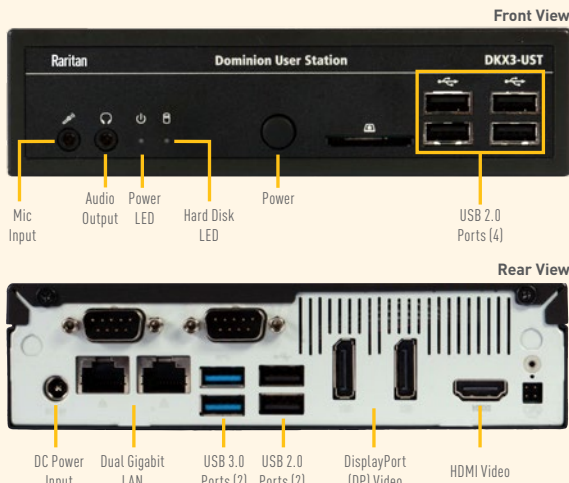

KX User Station Ports and Connections

Dominion KX III User Station (DKX3-UST)

Dominion KX IV User Station (DKX4-UST)

HOW THE DOMINION KX USER STATIONS WORK:

Specifications		
Part Number	DKX3-UST	DKX4-UST
Description	High performance User Station for KX3, 1080p resolution, multiple IP sessions and up to 2 monitors.	Ultra high performance user station provides access for KX3 & KX4, 4K resolution, larger numbers of IP sessions and up to 3 monitors. 3X higher performance than DKX3-UST.
Hardware	Intel Celeron CPU, 4GB RAM, 64GB Solid State Disk	Intel Core i5-8400, 4GB RAM, 128GB Solid State Disk
Video	Single or Dual Display, One HDMI, Two DisplayPort. Up to 4K desktop.	HDMI 2.0 x 1+ DisplayPort x 2, Triple video outputs. 4K playback
Network	Dual Gigabit Ethernet Ports, IPv4, IPv6, DHCP or static address	Dual Gigabit Ethernet Ports, IPv4, IPv6, DHCP or static address
Power	Input: 100-240V AC, Output: 19V 4.47A DC, 65W Max	Input: 100-240V AC, Output: 19V 4.47A DC, 90W Max
USB	6 USB 2.0, 2 USB 3.0 for keyboard, mouse, audio & virtual media	4 USB 3.1 Gen 1, 4 USB 3.1 Gen 2 for keyboard, mouse, audio & virtual media
Audio	Microphone In, Speakers Out	Microphone In, Speakers Out
Certifications	FCC/CE/VCCI/cUL/CB	FCC/CE/VCCI/cUL/CB
Dimension	190(L) x 165(W) x 43(H) mm	190(L) x 165(W) x 43(H) mm
Weight	1.4 Kg. 2.3 Kg shipping weight.	1.3 Kg. 2.1 Kg shipping weight.
Rack Mount	Desktop, VESA & Optional 1U bracket	Desktop, VESA & Optional 1U bracket
Temperatures, Humidity	0-40 degrees Celsius. Non-condensing 10-90% humidity.	0-40 degrees Celsius. Non-condensing 10-90% humidity.
Vibration, Altitude	1-200Hz, 1.146 Grms random vibration. Max altitude 2,000 meters.	1-200Hz, 1.146 Grms random vibration. Max altitude 2,000 meters.