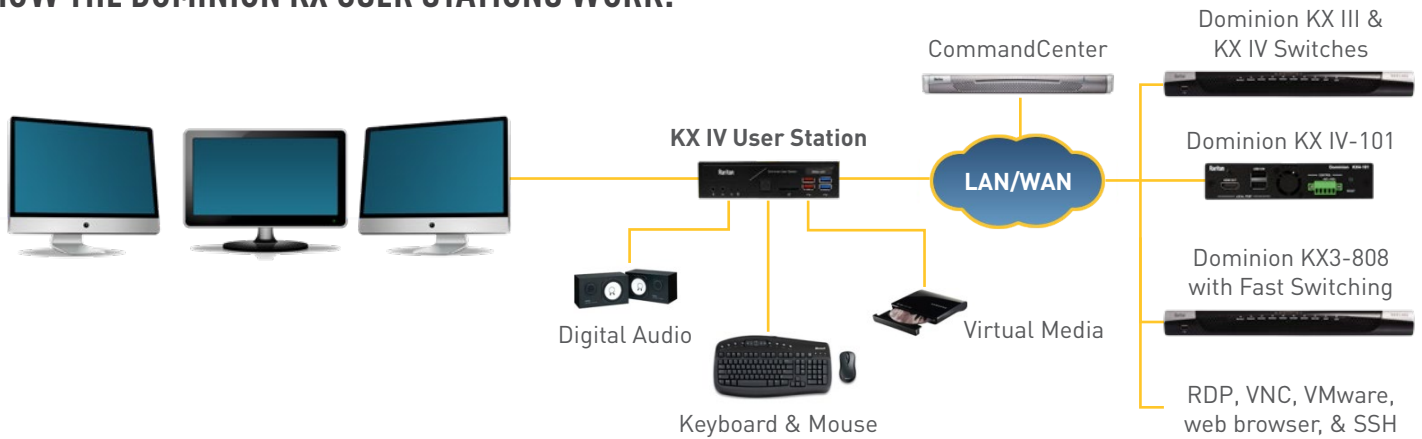

HOW THE DOMINION KX USER STATIONS WORK:

Specifications		
Part Number	DKX3-UST	DKX4-UST
Description	High performance User Station for KX3, 1080p resolution, multiple IP sessions and up to 2 monitors.	Ultra high performance user station provides access for KX3 & KX4, 4K resolution, larger numbers of IP sessions and up to 3 monitors. 3X higher performance than DKX3-UST.
Hardware	Intel Celeron CPU, 4GB RAM, 64GB Solid State Disk	Intel Core i5-8400, 4GB RAM, 128GB Solid State Disk
Video	Single or Dual Display, One HDMI, Two DisplayPort. Up to 4K desktop.	HDMI 2.0 x 1+ DisplayPort x 2, Triple video outputs. 4K playback
Network	Dual Gigabit Ethernet Ports, IPv4, IPv6, DHCP or static address	Dual Gigabit Ethernet Ports, IPv4, IPv6, DHCP or static address
Power	Input: 100-240V AC, Output: 19V 4.47A DC, 65W Max	Input: 100-240V AC, Output: 19V 4.47A DC, 90W Max
USB	6 USB 2.0, 2 USB 3.0 for keyboard, mouse, audio & virtual media	4 USB 3.1 Gen 1, 4 USB 3.1 Gen 2 for keyboard, mouse, audio & virtual media
Audio	Microphone In, Speakers Out	Microphone In, Speakers Out
Certifications	FCC/CE/VCCI/cUL/CB	FCC/CE/VCCI/cUL/CB
Dimension	190(L) x 165(W) x 43(H) mm	190(L) x 165(W) x 43(H) mm
Weight	1.4 Kg. 2.3 Kg shipping weight.	1.3 Kg. 2.1 Kg shipping weight.
Rack Mount	Desktop, VESA & Optional 1U bracket	Desktop, VESA & Optional 1U bracket
Temperatures, Humidity	0-40 degrees Celsius. Non-condensing 10-90% humidity.	0-40 degrees Celsius. Non-condensing 10-90% humidity.
Vibration, Altitude	1-200Hz, 1.146 Grms random vibration. Max altitude 2,000 meters.	1-200Hz, 1.146 Grms random vibration. Max altitude 2,000 meters.

Visit www.raritan.com/user-station
or Call 1.800.724.8090 for more information.

©2019 Raritan Inc. All rights reserved. Raritan® is a registered trademarks of Raritan Inc. or its wholly-owned subsidiaries. All others are registered trademarks or trademarks of their respective owners. Raritan began developing KVM switches for IT professionals to manage servers remotely in 1985. Today, as a brand of Legrand, we are a leading provider of intelligent rack PDUs. Our solutions increase the reliability and intelligence of data centers in 9 of the top 10 Fortune 500 technology companies. Learn more at Raritan.com V1270R1