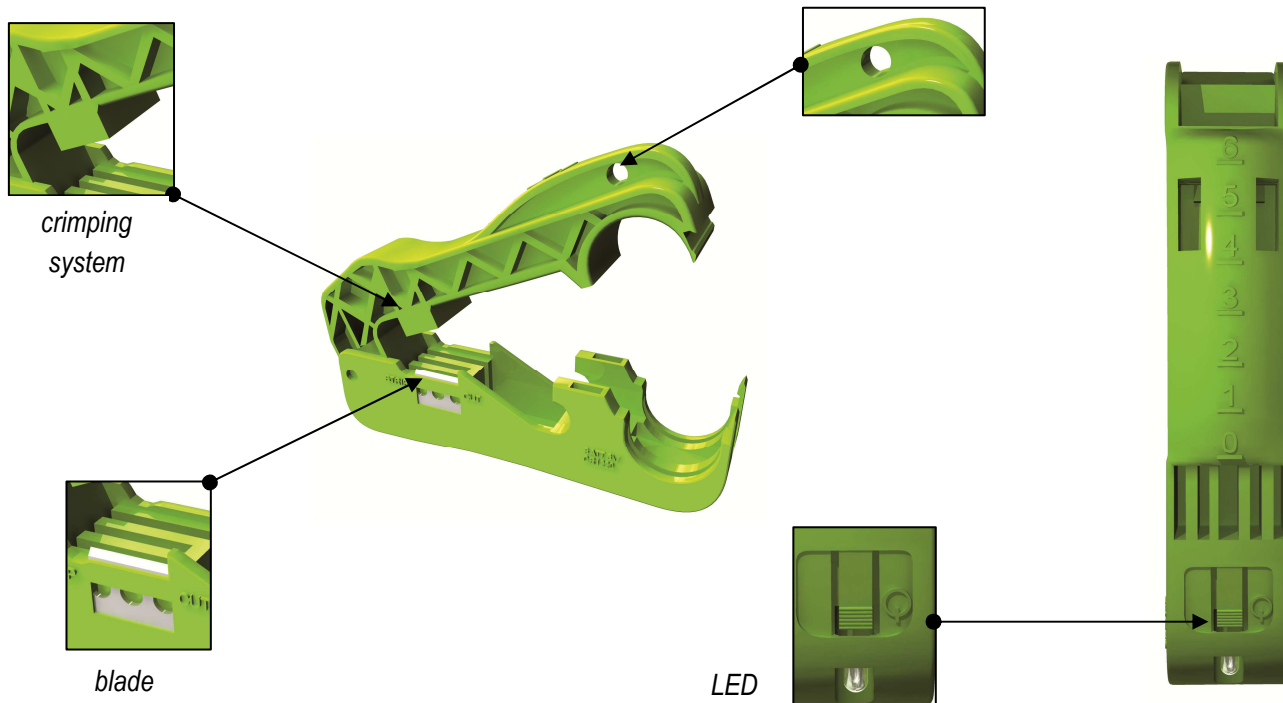

REF: BCTOOLS

Termination tool for BC connecteur

Descriptions

- Integrated cable stripper (cable 6.5mm to 7.5mm)
- Blade to cut wire extra length
- Scale to measure the length of jacket
- Integrated LED light

Related product

Réf.	Designation
BCxxyy	BC RJ45 connector – CAT5e/Cat6 and Cat6A – unshielded/half shielded/full shielded

Ordering information

Réf.	Designation	Packaging
BCTOOL	Termination tool BASIC	Unit