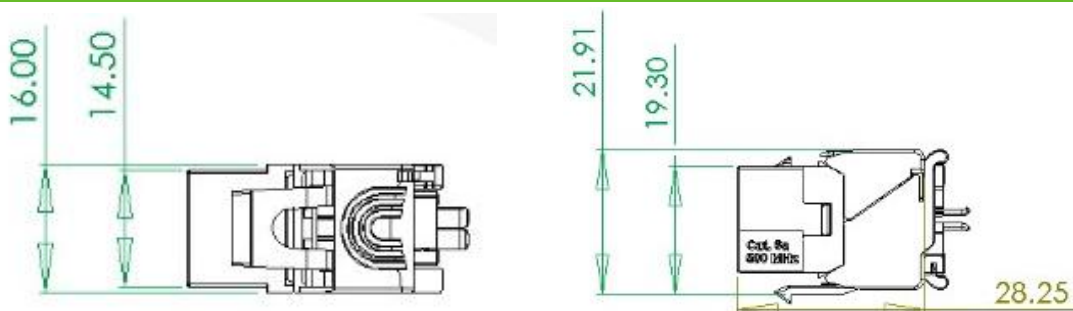

REF: BC6FSTLy

BC range CAT6 RJ45 keystone 360° shielded tooless version

Electrical properties

Contact resistance	≤ 20 mΩ IEC 60512-2-1 Test 2a
Input/Output resistance	≤ 200 mΩ IEC 60512-2-1 Test 2a
Insulation resistance	≥ 500 MΩ à 100V d.c. IEC 60512-3-1Test 3a
Voltage	≥ 1000V d.c. contact to contact ≥ 1500V d.c. contact to screen (IEC 60512-4-1 Test 4a Method A)
Cycles of insertion	> 1000
Operating voltage	≤ 72V DC
Capacity of power	≤ 30W
Disturbance of vibration	≤ 10µs (3 axis) (IEC 60512-4-1 Test 2e)
Operating Temperature	-40°C to +70°C

3D picture

Related product

Réf.	Designation	Packaging
BCDUSTSHBL8	White dust shutter	8
BCDUSTSHB8	Blue dust shutter	8
BCDUSTSHV8	Green dust shutter	8
BCDUSTSHR8	Red dust shutter	8
BCDUSTSHJ8	Yellow dust shutter	8