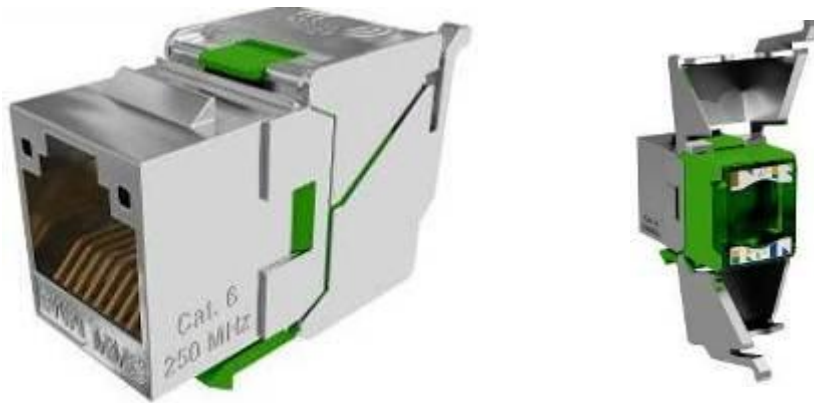

REF: BC6FSTLy

BC range CAT6 RJ45 keystone 360° shielded tooless version

Descriptions

- Tooless termination
- Two back caps linked to the connector's body (no loose part)
- 360° shielding: direct contact with the cable ensured by an adjustable flange.
- Compact : compatible with a big part of face plate (28.25 mm)
- Universal keystone type
- Equipped with a translucent wire sorting insert bar to allow easy visual inspection of wiring
- Optimized printed circuit to improve high frequencies crosstalk performance
- Visibility of the code color to ensure a visual monitoring during connection
- Metal contact for the grounding on the patch panel
- Dust shutter (optional) in different color (red, yellow, blue, white and green)

Performances

CONNECTOR	SYSTEM
IEC 60603-7-5	EIA/TIA 568-C.2
EN 60603-7-5	ISO 11801
FCC Part 68 subpart F	EN 50173-1
TIA 570-B	IEEE 802.3 af PoE
UL 18663	IEEE 802.3 at PoEP

Technical properties

Connection without tool by CAD	Bronze + platine / Cu + SnPb 80µ"
Solid and flexible conductor	From AWG26 to AWG22
Maximum insulation diameter	1.3 mm
Maximum cable diameter	8.5 mm
Contacts	Bronze, platine Ni+Au 1.2µm
Metal body	ZAMAC
Color code	T568A et T568B

REF: BC6FSTLy

BC range CAT6 RJ45 keystone 360° shielded tooless version

Electrical properties

Contact resistance	≤ 20 mΩ IEC 60512-2-1 Test 2a
Input/Output resistance	≤ 200 mΩ IEC 60512-2-1 Test 2a
Insulation resistance	≥ 500 MΩ à 100V d.c. IEC 60512-3-1Test 3a
Voltage	≥ 1000V d.c. contact to contact ≥ 1500V d.c. contact to screen (IEC 60512-4-1 Test 4a Method A)
Cycles of insertion	> 1000
Operating voltage	≤ 72V DC
Capacity of power	≤ 30W
Disturbance of vibration	≤ 10µs (3 axis) (IEC 60512-4-1 Test 2e)
Operating Temperature	-40°C to +70°C