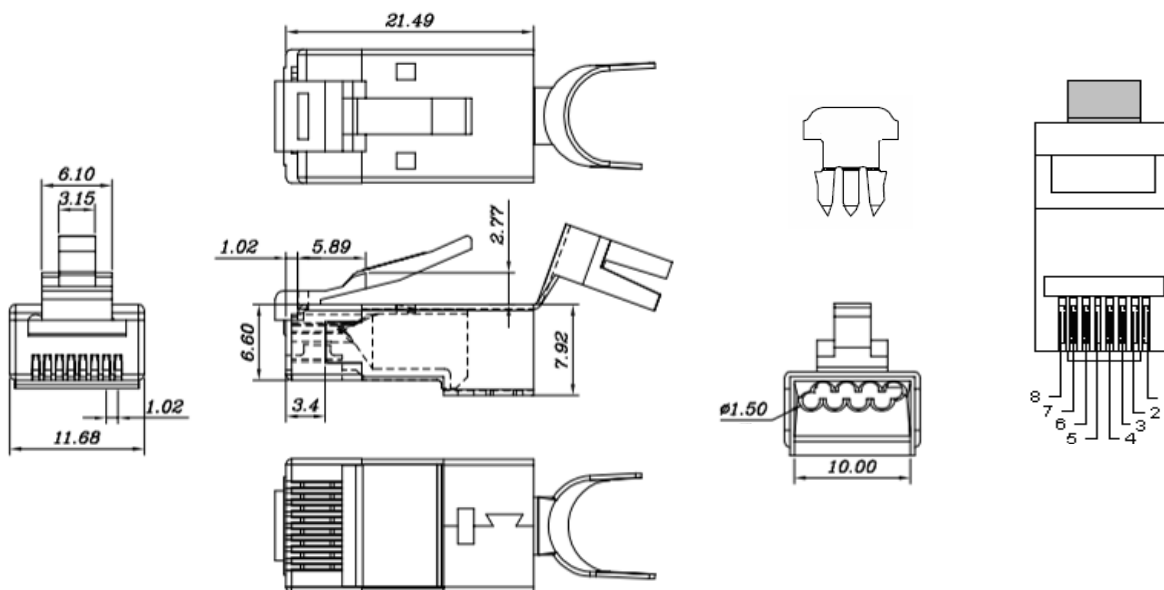

REF: MMCRJ45SC6BW1

Shielded RJ45 CAT6 plug for stranded or solid cable with big wire diameter up to 1.5mm

Descriptions

- Shielded RJ45 plug for shielded round stranded or solid cable category 6 : **diameter $\leq 1.5\text{mm}$**
- Equipped with 3 prongs
- Supplied with insert
- Conductors split on 2 levels in order to ensure a better crosstalk (NEXT)
- 8 positions – 8 contacts
- contact with gold plating 50 μ
- Materials : polycarbonate (UL94V-0 or UL94V-2) -
- Conditioning : by plastic box with 100 pieces

Electrical properties

Insulation resistance	100M Ω
Durability	200 mating cycles

3D picture

REF: MMCRJ45SC6BW1

Shielded RJ45 CAT6 plug for stranded or solid cable with big wire diameter up to 1.5mm

Related product

Ref	Designation	Conditioning
MRJBWG1	Boots grey for RJ45 – diameter 7.5 mm	100
MRJBWN1	Boots black for RJ45– diameter 7.5 mm	100
MMCP86METBW	Crimp tool for 6/8 contacts modular plug for big wire	Unit

Ordering information

Ref	Designation	Conditioning
MMCRJ45SC6BW1	Shielded RJ45 AT6 plug for big wire – diameter cable up to 1.5 mm	100