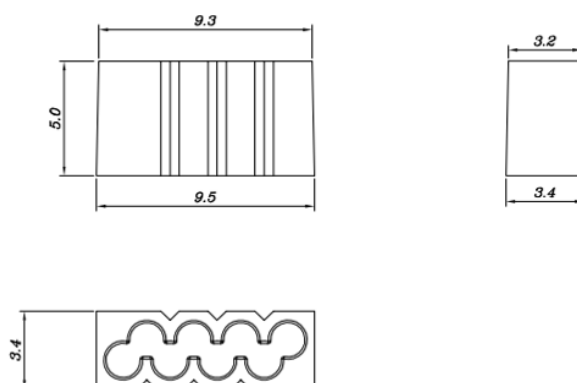

REF: MMCRJ45SC6BW1

Shielded RJ45 CAT6 plug for stranded or solid cable with big wire diameter up to 1.5mm

Descriptions

- Shielded RJ45 plug for shielded round stranded or solid cable category 6 : **diameter $\leq 1.5\text{mm}$**
- Equipped with 3 prongs
- Supplied with insert
- Conductors split on 2 levels in order to ensure a better crosstalk (NEXT)
- 8 positions – 8 contacts
- contact with gold plating 50 μ
- Materials : polycarbonate (UL94V-0 or UL94V-2) -
- Conditioning : by plastic box with 100 pieces

Electrical properties

Insulation resistance	100M Ω
Durability	200 mating cycles

3D picture

REF: MMCRJ45SC6BW1

Shielded RJ45 CAT6 plug for stranded or solid cable with big wire diameter up to 1.5mm

Related product

Ref	Designation	Conditioning
MRJBWG1	Boots grey for RJ45 – diameter 7.5 mm	100
MRJBWN1	Boots black for RJ45– diameter 7.5 mm	100
MMCP86METBW	Crimp tool for 6/8 contacts modular plug for big wire	Unit

Ordering information

Ref	Designation	Conditioning
MMCRJ45SC6BW1	Shielded RJ45 AT6 plug for big wire – diameter cable up to 1.5 mm	100