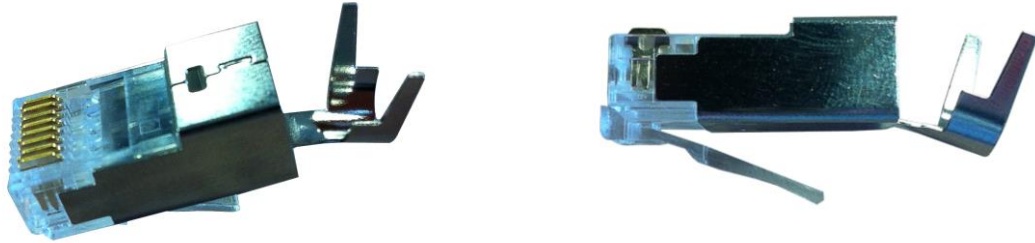

REF: MMCRJ45SC6BW1

Shielded RJ45 CAT6 plug for stranded or solid cable with big wire diameter up to 1.5mm

Descriptions

- Shielded RJ45 plug for shielded round stranded or solid cable category 6 : **diameter $\leq 1.5\text{mm}$**
- Equipped with 3 prongs
- Supplied with insert
- Conductors split on 2 levels in order to ensure a better crosstalk (NEXT)
- 8 positions – 8 contacts
- contact with gold plating 50 μ
- Materials : polycarbonate (UL94V-0 or UL94V-2) -
- Conditioning : by plastic box with 100 pieces

Electrical properties

Insulation resistance	100M Ω
Durability	200 mating cycles

3D picture

REF: MMCRJ45SC6BW1

Shielded RJ45 CAT6 plug for stranded or solid cable with big wire diameter up to 1.5mm

Related product

Ref	Designation	Conditioning
MRJBWG1	Boots grey for RJ45 – diameter 7.5 mm	100
MRJBWN1	Boots black for RJ45– diameter 7.5 mm	100
MMCP86METBW	Crimp tool for 6/8 contacts modular plug for big wire	Unit

Ordering information

Ref	Designation	Conditioning
MMCRJ45SC6BW1	Shielded RJ45 AT6 plug for big wire – diameter cable up to 1.5 mm	100