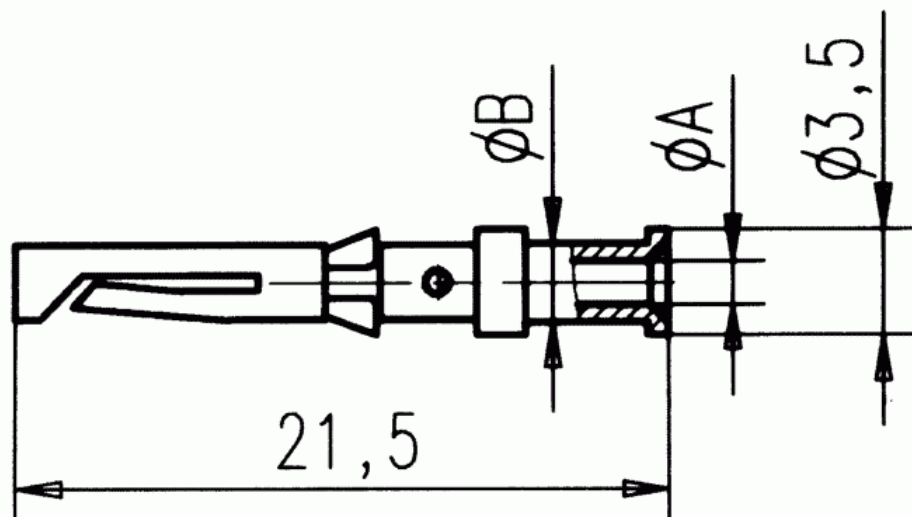

Turned contacts turned crimp female contact for wire gauge 16 - 15

Part No. VN02 016 0027 1C

Series Contacts

Subseries Contact Turned contacts

COMMON CHARACTERISTICS		
Wire gauge from		1,5
Wire gauge (AWG) from		16
Wire gauge (AWG) to		15
Packaging / supplied as		Single contact
No. of pieces		100
Sex of Contact		Socket
Type of contact		Turned crimp contact
CLIMATICAL CHARACTERISTICS		
Upper temperature		+ 125 °C
Lower temperatur		- 40 °C

Turned contacts turned crimp female contact for wire gauge 16 - 15

Part No. VN02 016 0027 1C

Series Contacts

Subseries Contact Turned contacts

Drawing Dimensions in mm (Inch)

31.07.2007