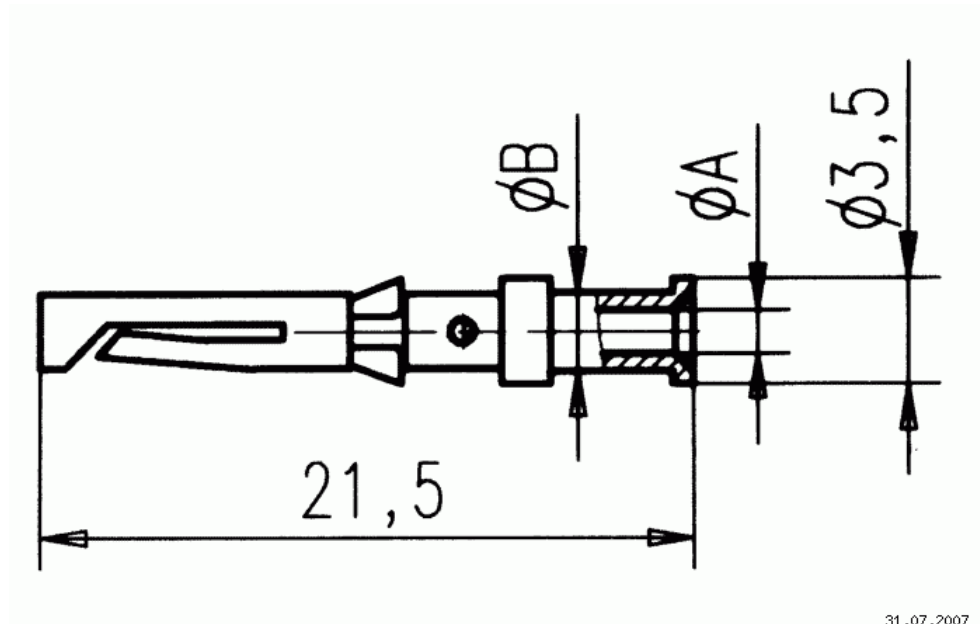

Turned contacts turned crimp female contact for wire gauge 26 - 22

Part No. VN02 016 0024 1C

Series Contacts

11.11.2013

Subseries Contact Turned contacts

COMMON CHARACTERISTICS		
Wire gauge from		0,14
Wire gauge to		0,37
Wire gauge (AWG) from		26
Wire gauge (AWG) to		22
Packaging / supplied as		Single contact
No. of pieces		100
Sex of Contact		Socket
Type of contact		Turned crimp contact
CLIMATICAL CHARACTERISTICS		
Upper temperature		+ 125 °C
Lower temperatur		- 40 °C

Turned contacts turned crimp female contact for wire gauge 26 - 22

Part No. VN02 016 0024 1C

Series Contacts

Subseries Contact Turned contacts

11.11.2013

Drawing Dimensions in mm (Inch)

31.07.2007