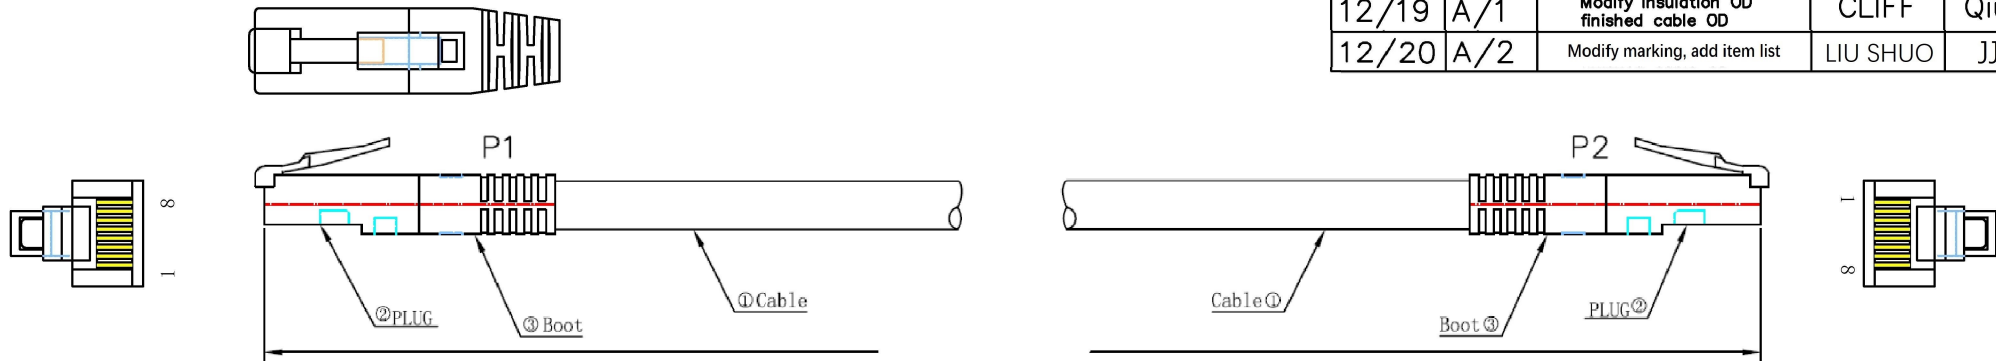

DATE	REV	DESCRIPTION	BY	CHKD
05/13	A/0	NEW	CLIFF	Qiu
12/19	A/1	Modify Insulation OD finished cable OD	CLIFF	Qiu
12/20	A/2	Modify marking, add item list	LIU SHUO	JJJ

orange 2 white/orange	green 3 white/green
blue 1 white/blue	brown 4 white/brown

Marking: CE 17 ACT Cat6 U/UTP CU PVC 4X2XAWG24/7 C(UL)US  
 CMX E477294-24100 IEC 60332-1-2 ANSI/TIA-568.2-D ISO/IEC  
 11801 Class E EN 50288 MM/DD/YY \*\*\*\*\*M

CABLE ①	
conductor	24AWG stranded bare copper
insulation	HDPE
core size	min:0.94mm, max:1.06mm
core color	white-blue/blue, white-orange/orange, white-green/green, white-brown/brown
cross member	none
cable diameter	5.3±0.3mm
sheath material	PVC
sheath color	table page 2
cable length	table page 2
Plug ②	
housing	polycarbonate UL94V-2
color	transparent
contact blade	phosphor bronze
gold plating	50u"
Boot ③	
type	molded
material	PVC
color	table page 2

3RD

DRAW. NO		ITEM	U/UTP CAT6 AWG24 PVC PATCH CORD (IBXXXX)		
CABLE CODE		DRAW	LIU SHUO	DATE	20/12/23
SCALE		CHECKER	JJJ	APPROVAL	
UNIT	MM	SHEET	1 OF 2		

RoHS COMPLIANT

DATE	REV	DESCRIPTION	BY	CHKD
05/13	A/0	NEW	CLIFF	Qiu
12/19	A/1	Modify insulation OD finished cable OD	CLIFF	Qiu
12/20	A/2	Modify marking, add item list	LIU SHUO	JJJ