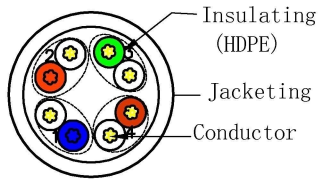

DATE	REV	DESCRIPTION	BY	CHKD
05/13	A/0	NEW	CLIFF	Qiu
12/19	A/1	Modify Insulation OD finished cable OD	CLIFF	Qiu
12/20	A/2	Modify marking, add item list	LIU SHUO	JJJ

orange 2 white/orange	green 3 white/green
blue 1 white/blue	brown 4 white/brown

Marking: CE 17 ACT Cat6 U/UTP CU PVC 4X2XAWG24/7 C(UL)US  
 CMX E477294-24100 IEC 60332-1-2 ANSI/TIA-568.2-D ISO/IEC  
 11801 Class E EN 50288 MM/DD/YY \*\*\*\*\*M

CABLE ①	
conductor	24AWG stranded bare copper
insulation	HDPE
core size	min:0.94mm, max:1.06mm
core color	white-blue/blue, white-orange/orange, white-green/green, white-brown/brown
cross member	none
cable diameter	5.3±0.3mm
sheath material	PVC
sheath color	table page 2
cable length	table page 2
Plug ②	
housing	polycarbonate UL94V-2
color	transparent
contact blade	phosphor bronze
gold plating	50u"
Boot ③	
type	molded
material	PVC
color	table page 2