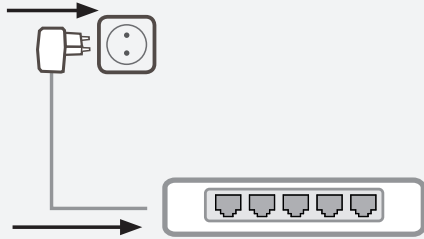

Quick Install | Snel installeren | Installation rapide | Installazione rapida | Schnelle Installation | Instalación rápida | Instalação rápida | Gyors telepítés | Rychlá instalace | Hurtig installering | Hurtiginstallasjon | Snabbinstallasjon | Pika-asennus | Hitra namestitev | Γρήγορη εγκατάσταση | Бърза инсталация | Szybka instalacja

1