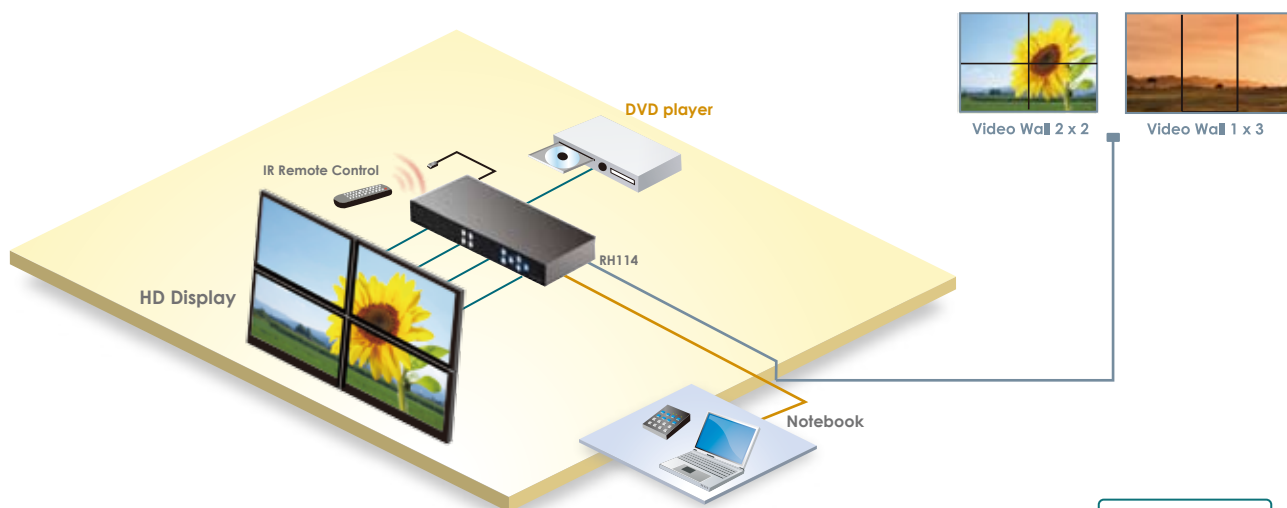

RH114

HD Video Wall Controller

RH114, HD Video Wall Controller is the easiest video wall system using an HDMI source. It dynamically scales and outputs the HDMI source on to 4 HDTV displays with bezel adjustment. This system can also function as a four port video broadcast system, displaying the same audio - visual on 4 screens. Switching is seamless so it does not have delays or black screen. It is the ideal solution for Digital Signage/ Advertising, A/ V Splitting, or Broadcasting.

A/ V Splitter or Video Wall

Flexible usage allow for quick change of function to match your need.

Horizontal or Vertical Alignment

Wanted to change from landscape view to full size adult portrait view is easy as pushing a button.

Features

- Single HDMI source to 2 x 2 Video Wall or 4-Port HDMI Splitter
- 2 x 2 Hardware bezel correction, support H and V Bezel
- Intuitive operation by front panel Push Buttons, OSD, RS232 Extension, IR Remote Control, or Keyboard/ Mouse
- Full HD Digital Video resolution can support up to 1080p to give a combine total of 4K x 2K video resolution
- Support Locking HDMI cables

RH114 Product Configuration

RH114
HD Video Wall Controller

RS232 Cable
HDMI Cable

RH114 Product Overview

Front Panel Overview

Back Panel Overview

Specifications

Model No.	RH114
Video In	1 x HDMI Type A Female (Lockable)
Video Out	4 x HDMI Type A Female (Lockable)
RS232	1 x DB9, Female
IR	1 x Receiver and 1 x IR Extender (3.5mm Earphone Jack)
USB Port	2 x USB Type A
LEDs	10 switch
Switch / Button	10 x Tact Switch + 1 x 2 Position Power Switch
Video Resolution	Full HD
Operation Temperature	0 ° ~ 40 °C
Storage Temperature	-20 ° ~ 60 °C
Humidity	0~90% RH, Non-condensing
Weight	2.1 Kg
Dimension (L x W x H)	438 x 200 x 44 mm
Housing	Metal enclosure
Power Adapter	DC 12V
Safety / Emission	FCC, CE