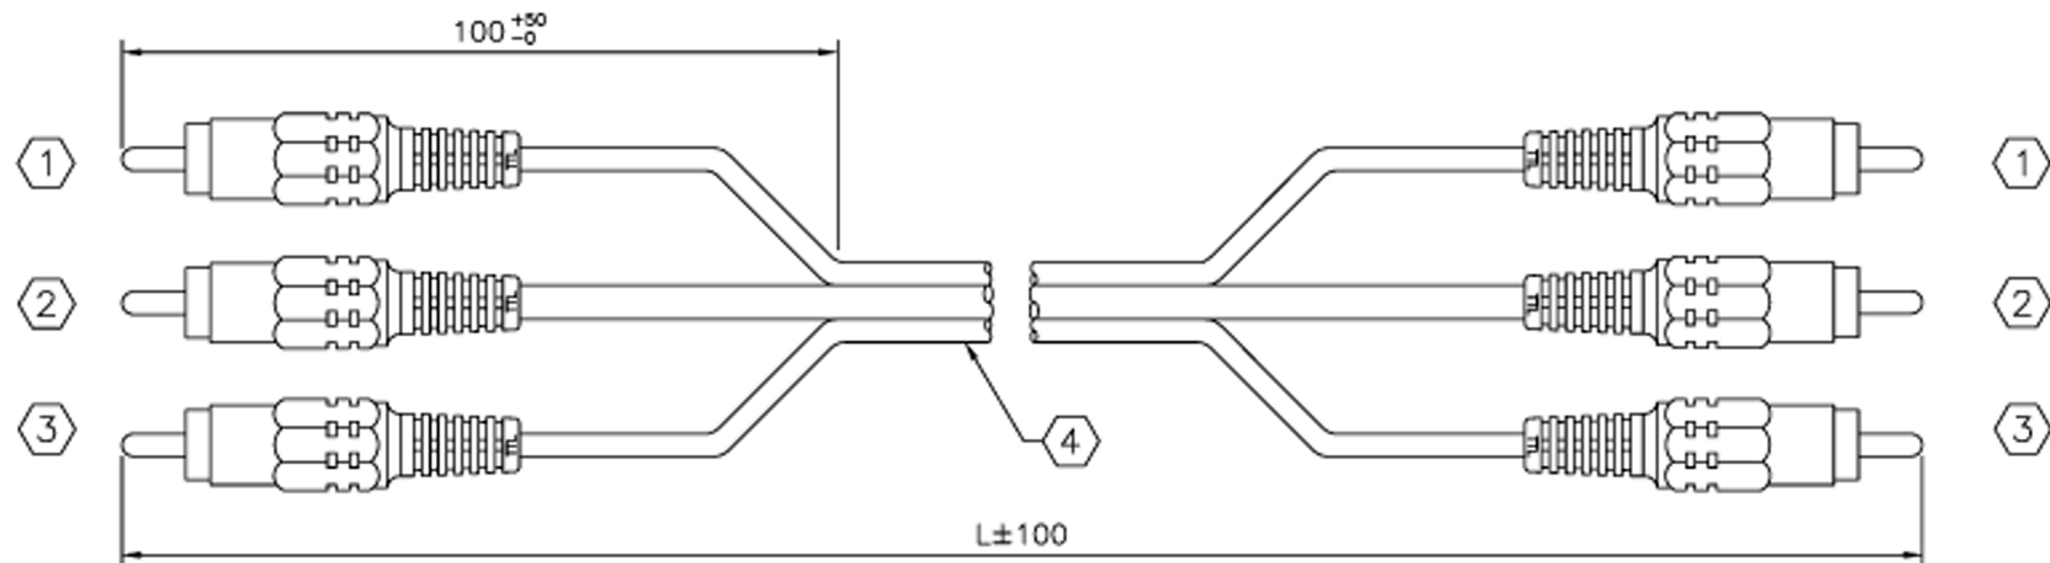

CUSTOMER'S APPROVAL: _____ DATE: _____

FIRST ARTICLE SAMPLE REQUIRED: YES, NO.

PINOUT CONFIGURATION

RCA PLUG (RED) CENTER SHELL	=====	RCA PLUG (RED) CENTER SHELL
(YELLOW) CENTER SHELL	=====	(YELLOW) CENTER SHELL
(WHITE) CENTER SHELL	=====	(WHITE) CENTER SHELL

CUST. P/N	L (mm)
AK2280	2000
AK2282	3000
AK2284	5000
AK2286	10000
AK2287	15000
AK2288	20000

UNIT: mm

ITEM	DESCRIPTION	QTY.	UNIT.
1	RCA PLUG (ASS'Y RED PVC HOOD) GOLD PLATED	2	PCS.
2	RCA PLUG (ASS'Y YELLOW PVC HOOD) GOLD PLATED	2	PCS.
3	RCA PLUG (ASS'Y WHITE PVC HOOD) GOLD PLATED	2	PCS.
4	(RG59U+AL-FOIL+BRAID)x1F+(28AWGx1C+SPIRAL)x2F; FLAT CABLE; TRANSPARENT PVC JACKET; OD=3.5x6.0x3.5mm	SEE	DWG

REVISED DETAILS			REVISED BY
REV.	DESCRIPTION	DATE	
A	ADD LENGTH 15M, 20M	MAR.09.06	STANLEY

Cust. P/N:	REV. A
RFQ number:	Drawing
Drawn by: CANDY	Scale: None
Checked by:	Date: 07/17/2002

AK2280